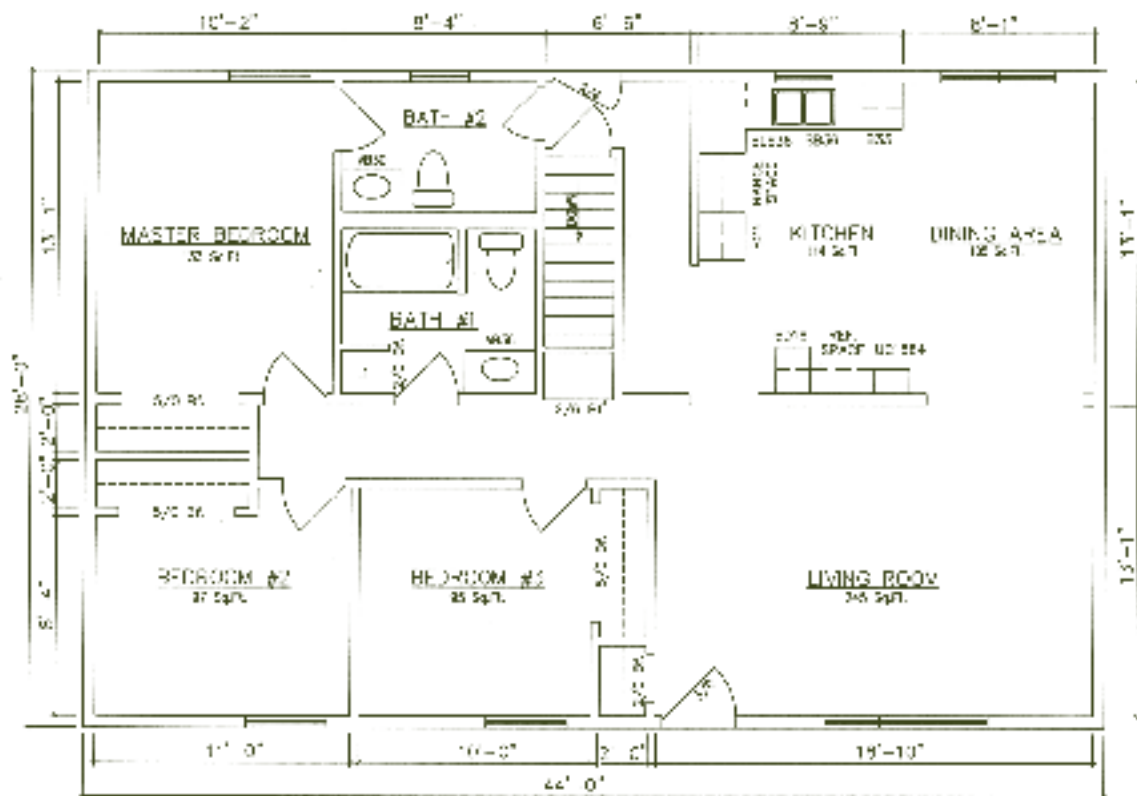

Hamden 10216 (Center Kitchen - Basement)