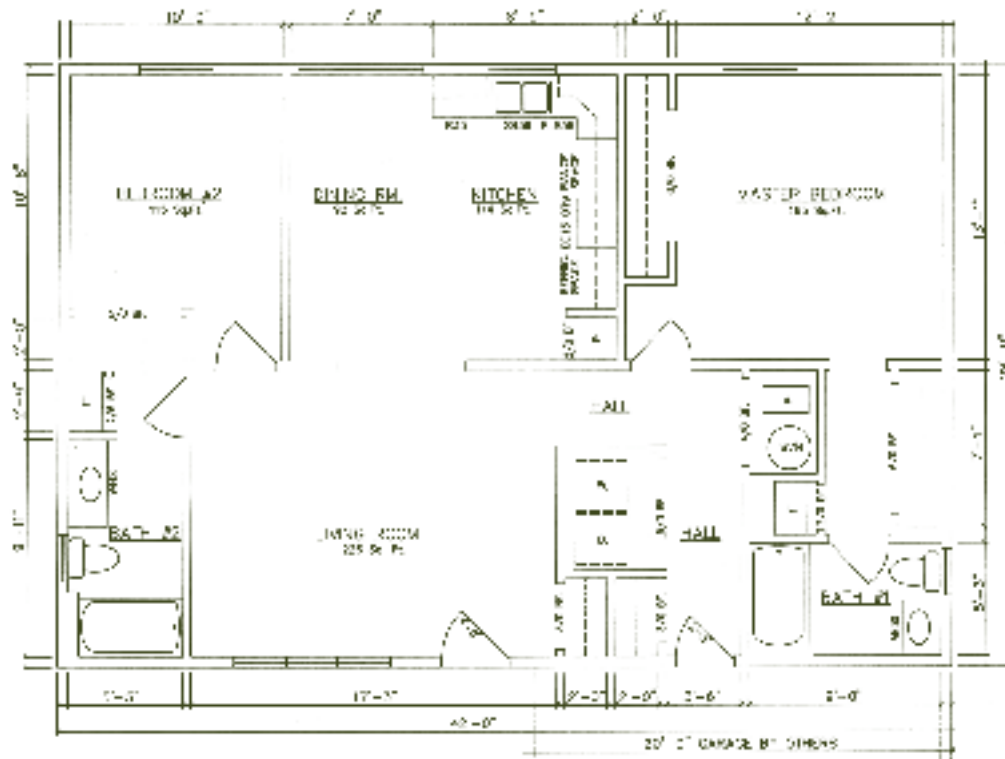

Rockford 10952 (Basement)

Standard features shown on all floor plans.

Salem 36' Models

1,008 sq. ft. for Salem 36' Models

Salem 10814 (End Kitchen - Crawlspace)

Salem 10816 (End Kitchen - Basement)

Salem 36' Models

Salem 10802 (Crawlspace)

Salem 10804 (Basement)

Danbury 40' Models

1,120 sq. ft. for Danbury 40' Models

Danbury 10102 (End Kitchen - Crawlspace)

Danbury 10104 (End Kitchen - Basement)

Danbury 40' Models

Danbury 10114 (Center Kitchen - Crawlspace)

Danbury 10116 (Center Kitchen - Basement)

Hartford 40' Models

1,120 sq. ft. for Hartford 40' Models

Hartford 11302 (End Kitchen - Crawlspace)

Hartford 11304 (End Kitchen - Basement)

Linwood 42' Models

1,176 sq. ft. for Linwood 42' Models

Linwood 10250 (Center Kitchen - Crawlspace)

Linwood 10252 (Center Kitchen - Basement)

Hamden 44' Models

1,232 sq. ft. for Hamden 44' Models

Hamden 10202 (End Kitchen - Crawlspace)

Hamden 10204 (End Kitchen - Basement)