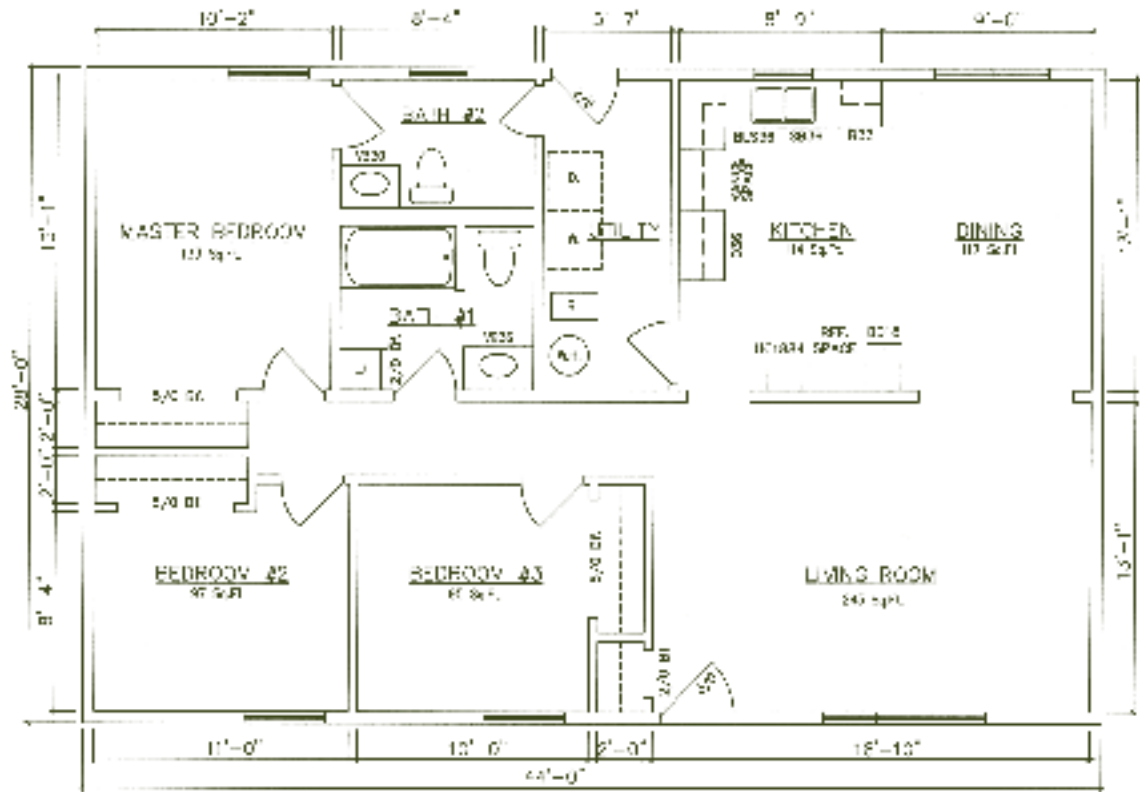

Hamden 44' Models

Hamden 10214 (Center Kitchen - Crawlspace)