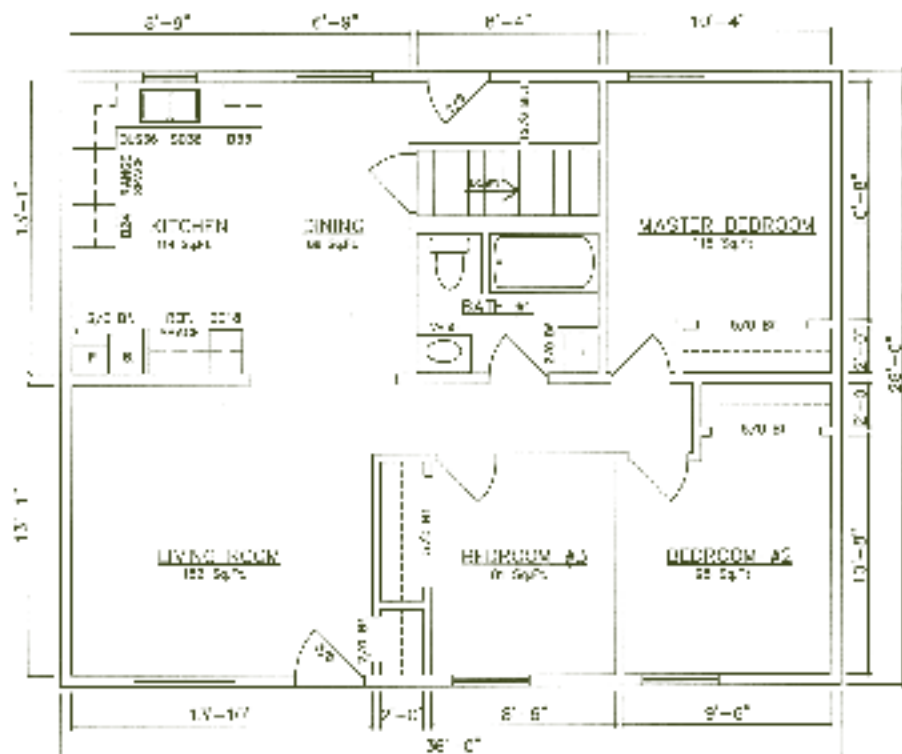

Ranch
840-1,232 sq. ft.

Rockford • Salem
Danbury • Hartford
Linwood • Hamden

General Housing Corporation
Custom Crafted Construction

Rockford 30' Models

840 sq. ft. for Rockford 30' Models

Rockford 10950 (Crawlspace)

Rockford 10952 (Basement)

Standard features shown on all floor plans.

Salem 36' Models

1,008 sq. ft. for Salem 36' Models

Salem 10814 (End Kitchen - Crawlspace)

Salem 10816 (End Kitchen - Basement)

Salem 36' Models

Salem 10802 (Crawlspace)

Salem 10804 (Basement)

Danbury 40' Models

1,120 sq. ft. for Danbury 40' Models

Danbury 10102 (End Kitchen - Crawlspace)

Danbury 10104 (End Kitchen - Basement)

Danbury 40' Models

Danbury 10114 (Center Kitchen - Crawlspace)

Danbury 10116 (Center Kitchen - Basement)

Hartford 40' Models

1,120 sq. ft. for Hartford 40' Models

Hartford 11302 (End Kitchen - Crawlspace)

Hartford 11304 (End Kitchen - Basement)

Linwood 42' Models

1,176 sq. ft. for Linwood 42' Models