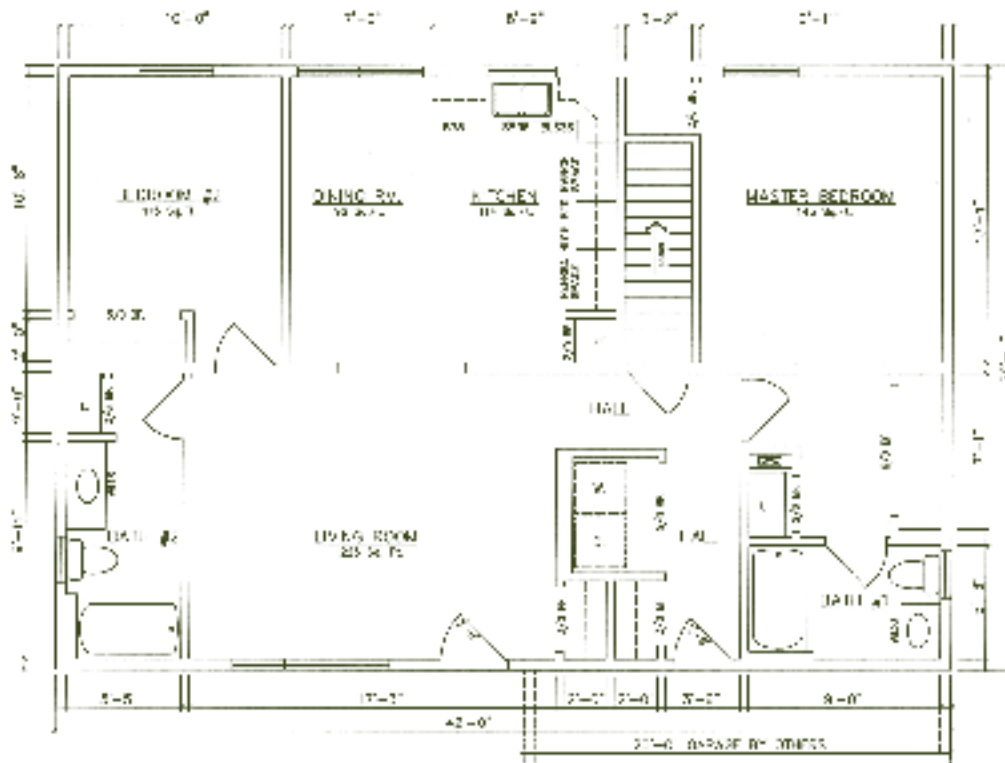

Rockford 10952 (Basement)

Standard features shown on all floor plans.

Salem 36' Models

1,008 sq. ft. for Salem 36' Models

Salem 10814 (End Kitchen - Crawlspace)

Salem 10816 (End Kitchen - Basement)

Salem 36' Models

Salem 10802 (Crawlspace)

Salem 10804 (Basement)

Danbury 40' Models

1,120 sq. ft. for Danbury 40' Models

Danbury 10102 (End Kitchen - Crawlspace)

Danbury 10104 (End Kitchen - Basement)

Danbury 40' Models

Danbury 10114 (Center Kitchen - Crawlspace)

Danbury 10116 (Center Kitchen - Basement)

Hartford 40' Models

1,120 sq. ft. for Hartford 40' Models

Hartford 11302 (End Kitchen - Crawlspace)

Hartford 11304 (End Kitchen - Basement)

Linwood 42' Models

1,176 sq. ft. for Linwood 42' Models

Linwood 10250 (Center Kitchen - Crawlspace)

Linwood 10252 (Center Kitchen - Basement)

Hamden 44' Models

1,232 sq. ft. for Hamden 44' Models

Hamden 10202 (End Kitchen - Crawlspace)

Hamden 10204 (End Kitchen - Basement)