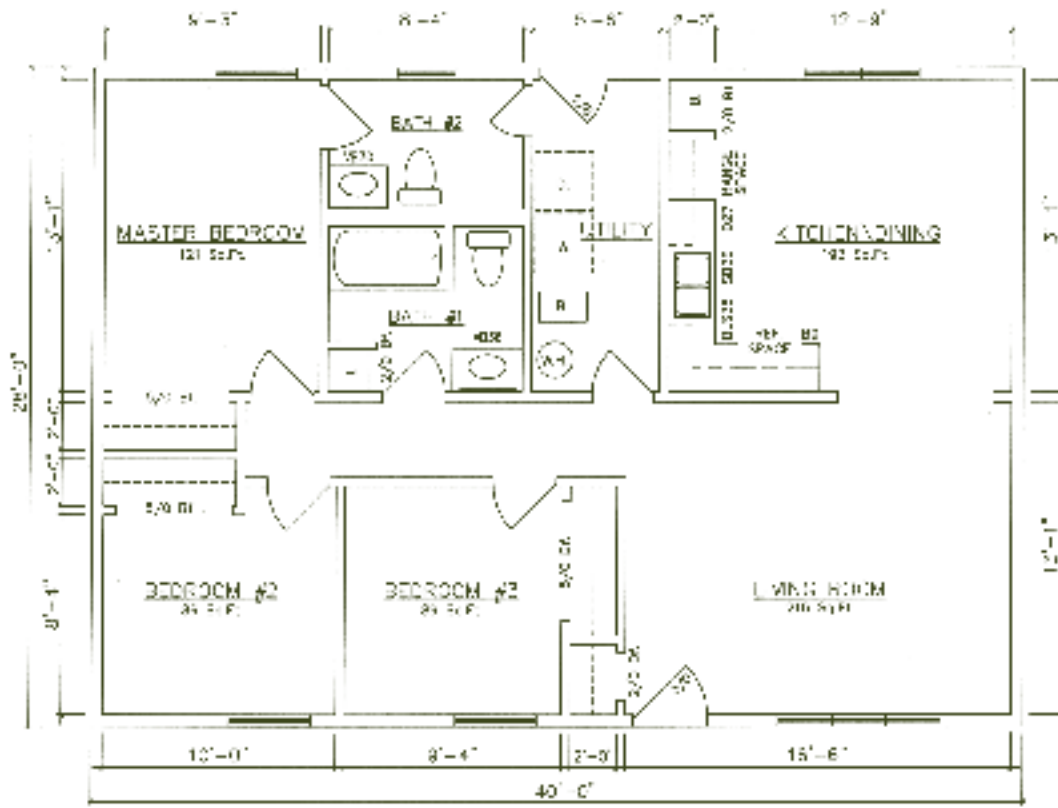

Ranch
840-1,232 sq. ft.

Rockford • Salem
Danbury • Hartford
Linwood • Hamden

General Housing Corporation
Custom Crafted Construction

Rockford 30' Models

840 sq. ft. for Rockford 30' Models

Rockford 10950 (Crawlspace)

Rockford 10952 (Basement)

Standard features shown on all floor plans.

Salem 36' Models

1,008 sq. ft. for Salem 36' Models

Salem 10814 (End Kitchen - Crawlspace)

Salem 10816 (End Kitchen - Basement)

Salem 36' Models

Salem 10802 (Crawlspace)

Salem 10804 (Basement)

Danbury 40' Models

1,120 sq. ft. for Danbury 40' Models

Danbury 10102 (End Kitchen - Crawlspace)

Danbury 10104 (End Kitchen - Basement)

Danbury 40' Models

Danbury 10114 (Center Kitchen - Crawlspace)

Danbury 10116 (Center Kitchen - Basement)

Hartford 40' Models

1,120 sq. ft. for Hartford 40' Models

Hartford 11302 (End Kitchen - Crawlspace)

Hartford 11304 (End Kitchen - Basement)

Linwood 42' Models

1,176 sq. ft. for Linwood 42' Models