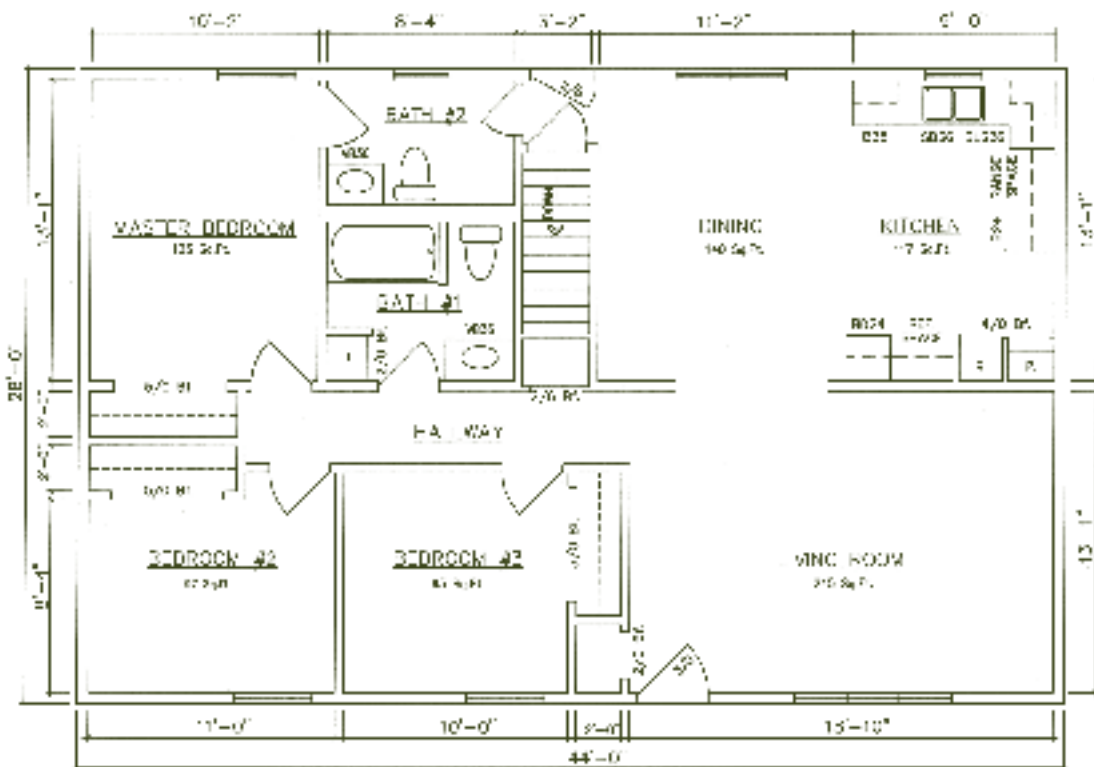

Rockford 10952 (Basement)

Standard features shown on all floor plans.

Salem 36' Models

1,008 sq. ft. for Salem 36' Models

Salem 10814 (End Kitchen - Crawlspace)

Salem 10816 (End Kitchen - Basement)

Salem 36' Models

Salem 10802 (Crawlspace)

Salem 10804 (Basement)

Danbury 40' Models

1,120 sq. ft. for Danbury 40' Models

Danbury 10102 (End Kitchen - Crawlspace)

Danbury 10104 (End Kitchen - Basement)

Danbury 40' Models

Danbury 10114 (Center Kitchen - Crawlspace)

Danbury 10116 (Center Kitchen - Basement)

Hartford 40' Models

1,120 sq. ft. for Hartford 40' Models

Hartford 11302 (End Kitchen - Crawlspace)

Hartford 11304 (End Kitchen - Basement)

Linwood 42' Models

1,176 sq. ft. for Linwood 42' Models

Linwood 10250 (Center Kitchen - Crawlspace)

Linwood 10252 (Center Kitchen - Basement)

Hamden 44' Models

1,232 sq. ft. for Hamden 44' Models

Hamden 10202 (End Kitchen - Crawlspace)

Hamden 10204 (End Kitchen - Basement)