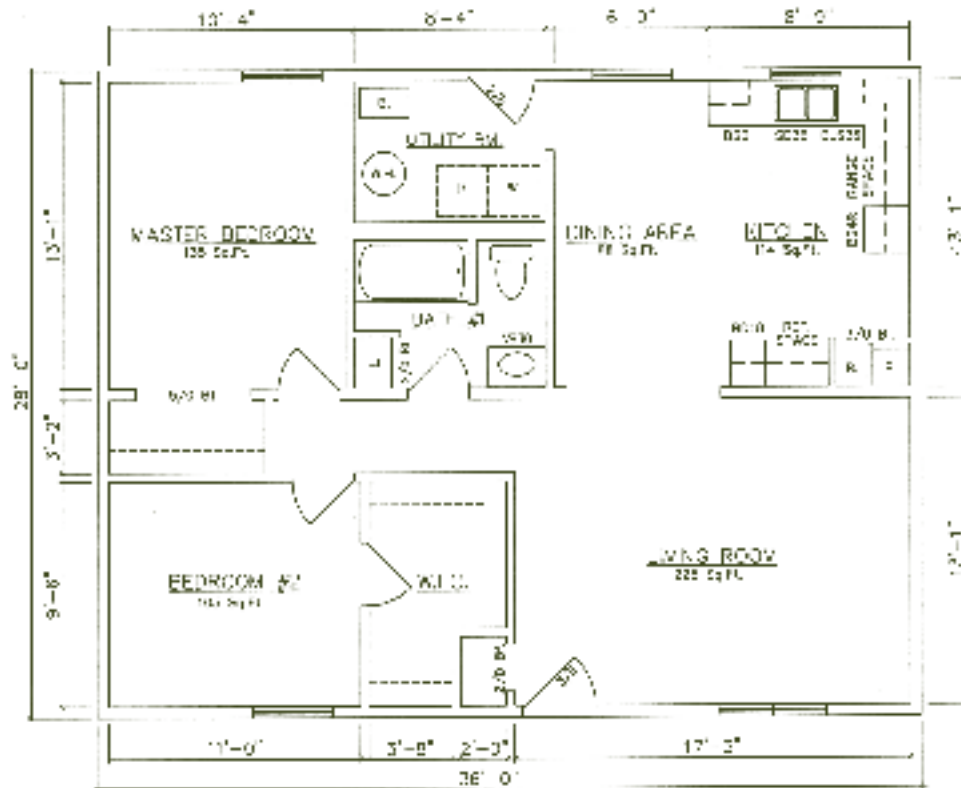

Ranch
840-1,232 sq. ft.

Rockford • Salem
Danbury • Hartford
Linwood • Hamden

General Housing Corporation
Custom Crafted Construction

Rockford 30' Models

840 sq. ft. for Rockford 30' Models

Rockford 10950 (Crawlspace)

Rockford 10952 (Basement)

Standard features shown on all floor plans.

Salem 36' Models

1,008 sq. ft. for Salem 36' Models

Salem 10814 (End Kitchen - Crawlspace)

Salem 10816 (End Kitchen - Basement)

Salem 36' Models

Salem 10802 (Crawlspace)

Salem 10804 (Basement)

Danbury 40' Models

1,120 sq. ft. for Danbury 40' Models

Danbury 10102 (End Kitchen - Crawlspace)

Danbury 10104 (End Kitchen - Basement)

Danbury 40' Models

Danbury 10114 (Center Kitchen - Crawlspace)

Danbury 10116 (Center Kitchen - Basement)

Hartford 40' Models

1,120 sq. ft. for Hartford 40' Models

Hartford 11302 (End Kitchen - Crawlspace)

Hartford 11304 (End Kitchen - Basement)

Linwood 42' Models

1,176 sq. ft. for Linwood 42' Models