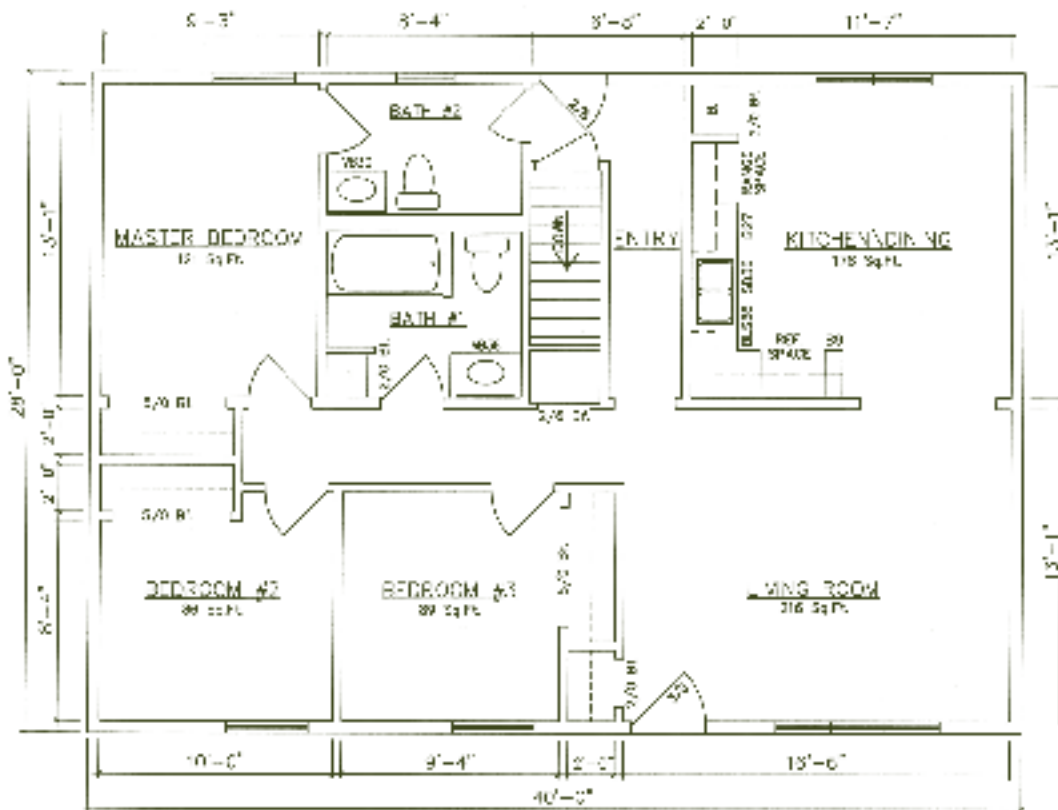

Ranch
840-1,232 sq. ft.

Rockford • Salem
Danbury • Hartford
Linwood • Hamden

General Housing Corporation
Custom Crafted Construction

Rockford 30' Models

840 sq. ft. for Rockford 30' Models

Rockford 10950 (Crawlspace)

Rockford 10952 (Basement)

Standard features shown on all floor plans.

Salem 36' Models

1,008 sq. ft. for Salem 36' Models

Salem 10814 (End Kitchen - Crawlspace)

Salem 10816 (End Kitchen - Basement)

Salem 36' Models

Salem 10802 (Crawlspace)

Salem 10804 (Basement)

Danbury 40' Models

1,120 sq. ft. for Danbury 40' Models

Danbury 10102 (End Kitchen - Crawlspace)

Danbury 10104 (End Kitchen - Basement)

Danbury 40' Models

Danbury 10114 (Center Kitchen - Crawlspace)

Danbury 10116 (Center Kitchen - Basement)

Hartford 40' Models

1,120 sq. ft. for Hartford 40' Models

Hartford 11302 (End Kitchen - Crawlspace)

Hartford 11304 (End Kitchen - Basement)

Linwood 42' Models

1,176 sq. ft. for Linwood 42' Models