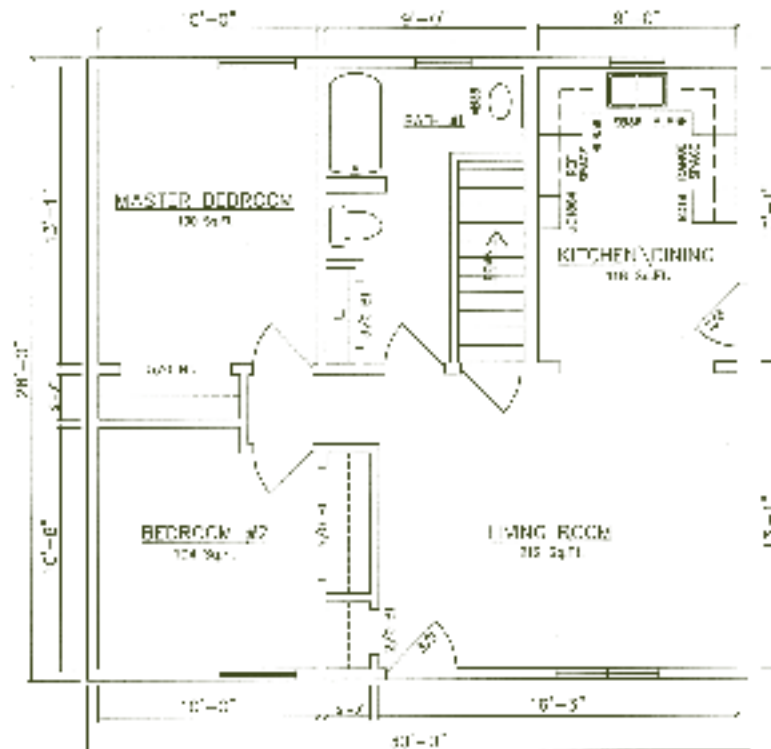

Ranch
840-1,232 sq. ft.

Rockford • Salem
Danbury • Hartford
Linwood • Hamden

General Housing Corporation
Custom Crafted Construction

Rockford 30' Models

840 sq. ft. for Rockford 30' Models

Rockford 10950 (Crawlspace)

Rockford 10952 (Basement)

Standard features shown on all floor plans.

Salem 36' Models

1,008 sq. ft. for Salem 36' Models

Salem 10814 (End Kitchen - Crawlspace)

Salem 10816 (End Kitchen - Basement)

Salem 36' Models

Salem 10802 (Crawlspace)

Salem 10804 (Basement)

Danbury 40' Models

1,120 sq. ft. for Danbury 40' Models

Danbury 10102 (End Kitchen - Crawlspace)

Danbury 10104 (End Kitchen - Basement)

Danbury 40' Models

Danbury 10114 (Center Kitchen - Crawlspace)

Danbury 10116 (Center Kitchen - Basement)

Hartford 40' Models

1,120 sq. ft. for Hartford 40' Models

Hartford 11302 (End Kitchen - Crawlspace)

Hartford 11304 (End Kitchen - Basement)

Linwood 42' Models

1,176 sq. ft. for Linwood 42' Models