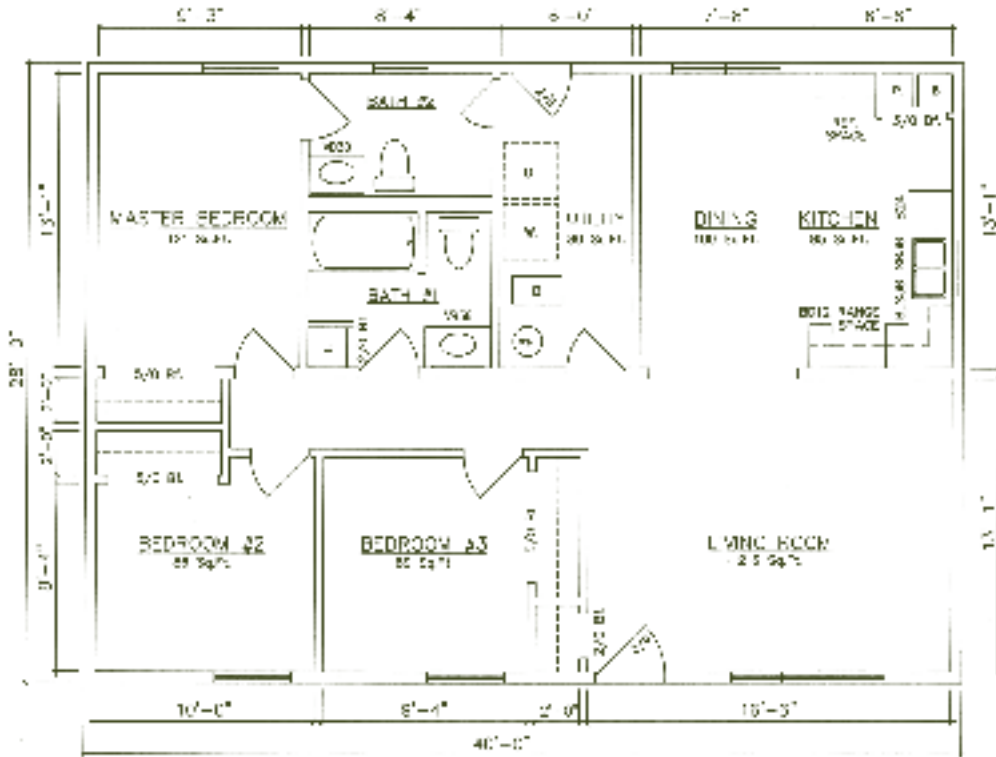

Ranch
840-1,232 sq. ft.

Rockford • Salem
Danbury • Hartford
Linwood • Hamden

General Housing Corporation
Custom Crafted Construction

Rockford 30' Models

840 sq. ft. for Rockford 30' Models

Rockford 10950 (Crawlspace)

Rockford 10952 (Basement)

Standard features shown on all floor plans.

Salem 36' Models

1,008 sq. ft. for Salem 36' Models

Salem 10814 (End Kitchen - Crawlspace)

Salem 10816 (End Kitchen - Basement)

Salem 36' Models

Salem 10802 (Crawlspace)

Salem 10804 (Basement)

Danbury 40' Models

1,120 sq. ft. for Danbury 40' Models

Danbury 10102 (End Kitchen - Crawlspace)

Danbury 10104 (End Kitchen - Basement)

Danbury 40' Models

Danbury 10114 (Center Kitchen - Crawlspace)

Danbury 10116 (Center Kitchen - Basement)

Hartford 40' Models

1,120 sq. ft. for Hartford 40' Models

Hartford 11302 (End Kitchen - Crawlspace)

Hartford 11304 (End Kitchen - Basement)

Linwood 42' Models

1,176 sq. ft. for Linwood 42' Models