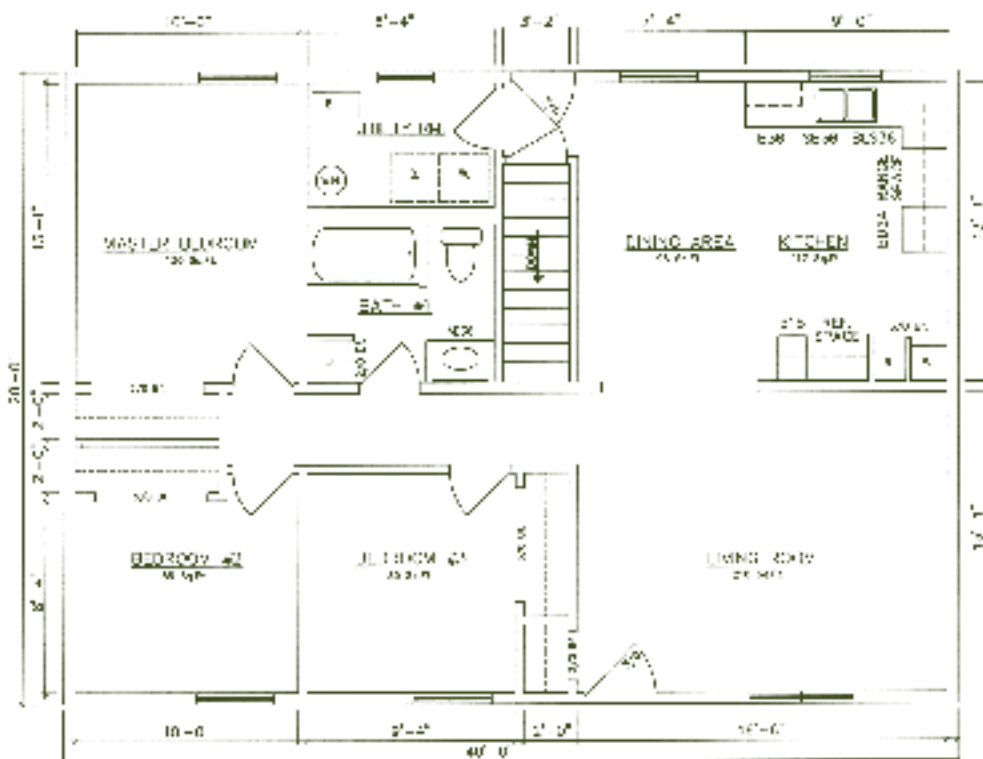

Ranch
840-1,232 sq. ft.

Rockford • Salem
Danbury • Hartford
Linwood • Hamden

General Housing Corporation
Custom Crafted Construction

Rockford 30' Models

840 sq. ft. for Rockford 30' Models

Rockford 10950 (Crawlspace)

Rockford 10952 (Basement)

Standard features shown on all floor plans.

Salem 36' Models

1,008 sq. ft. for Salem 36' Models

Salem 10814 (End Kitchen - Crawlspace)

Salem 10816 (End Kitchen - Basement)

Salem 36' Models

Salem 10802 (Crawlspace)

Salem 10804 (Basement)

Danbury 40' Models

1,120 sq. ft. for Danbury 40' Models

Danbury 10102 (End Kitchen - Crawlspace)

Danbury 10104 (End Kitchen - Basement)

Danbury 40' Models

Danbury 10114 (Center Kitchen - Crawlspace)

Danbury 10116 (Center Kitchen - Basement)

Hartford 40' Models

1,120 sq. ft. for Hartford 40' Models

Hartford 11302 (End Kitchen - Crawlspace)

Hartford 11304 (End Kitchen - Basement)

Linwood 42' Models

1,176 sq. ft. for Linwood 42' Models