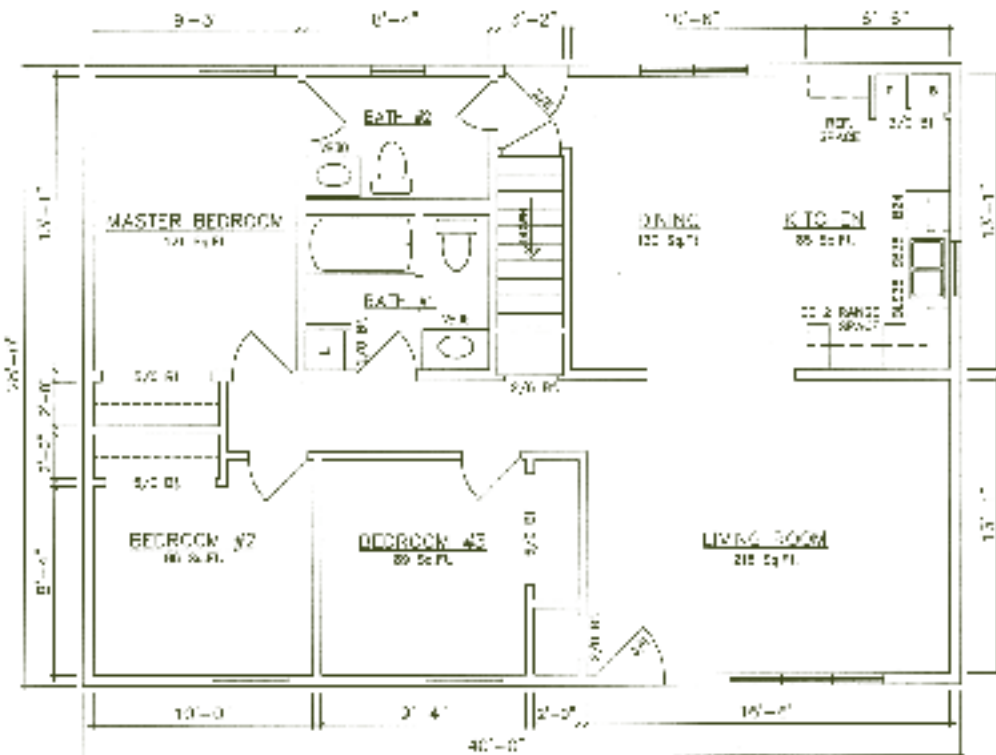

Ranch
840-1,232 sq. ft.

Rockford • Salem
Danbury • Hartford
Linwood • Hamden

General Housing Corporation
Custom Crafted Construction

Rockford 30' Models

840 sq. ft. for Rockford 30' Models

Rockford 10950 (Crawlspace)

Rockford 10952 (Basement)

Standard features shown on all floor plans.

Salem 36' Models

1,008 sq. ft. for Salem 36' Models

Salem 10814 (End Kitchen - Crawlspace)

Salem 10816 (End Kitchen - Basement)

Salem 36' Models

Salem 10802 (Crawlspace)

Salem 10804 (Basement)

Danbury 40' Models

1,120 sq. ft. for Danbury 40' Models

Danbury 10102 (End Kitchen - Crawlspace)

Danbury 10104 (End Kitchen - Basement)

Danbury 40' Models

Danbury 10114 (Center Kitchen - Crawlspace)

Danbury 10116 (Center Kitchen - Basement)

Hartford 40' Models

1,120 sq. ft. for Hartford 40' Models

Hartford 11302 (End Kitchen - Crawlspace)

Hartford 11304 (End Kitchen - Basement)

Linwood 42' Models

1,176 sq. ft. for Linwood 42' Models