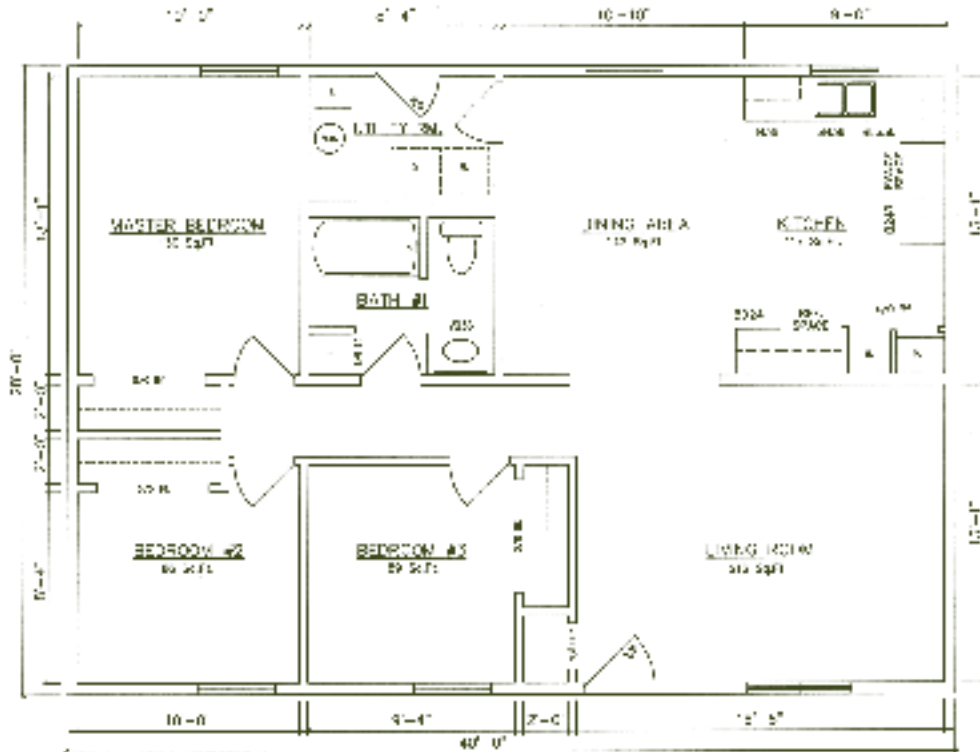

Ranch
840-1,232 sq. ft.

Rockford • Salem
Danbury • Hartford
Linwood • Hamden

General Housing Corporation
Custom Crafted Construction

Rockford 30' Models

840 sq. ft. for Rockford 30' Models

Rockford 10950 (Crawlspace)

Rockford 10952 (Basement)

Standard features shown on all floor plans.

Salem 36' Models

1,008 sq. ft. for Salem 36' Models

Salem 10814 (End Kitchen - Crawlspace)

Salem 10816 (End Kitchen - Basement)

Salem 36' Models

Salem 10802 (Crawlspace)

Salem 10804 (Basement)

Danbury 40' Models

1,120 sq. ft. for Danbury 40' Models

Danbury 10102 (End Kitchen - Crawlspace)

Danbury 10104 (End Kitchen - Basement)

Danbury 40' Models

Danbury 10114 (Center Kitchen - Crawlspace)

Danbury 10116 (Center Kitchen - Basement)

Hartford 40' Models

1,120 sq. ft. for Hartford 40' Models

Hartford 11302 (End Kitchen - Crawlspace)

Hartford 11304 (End Kitchen - Basement)

Linwood 42' Models

1,176 sq. ft. for Linwood 42' Models