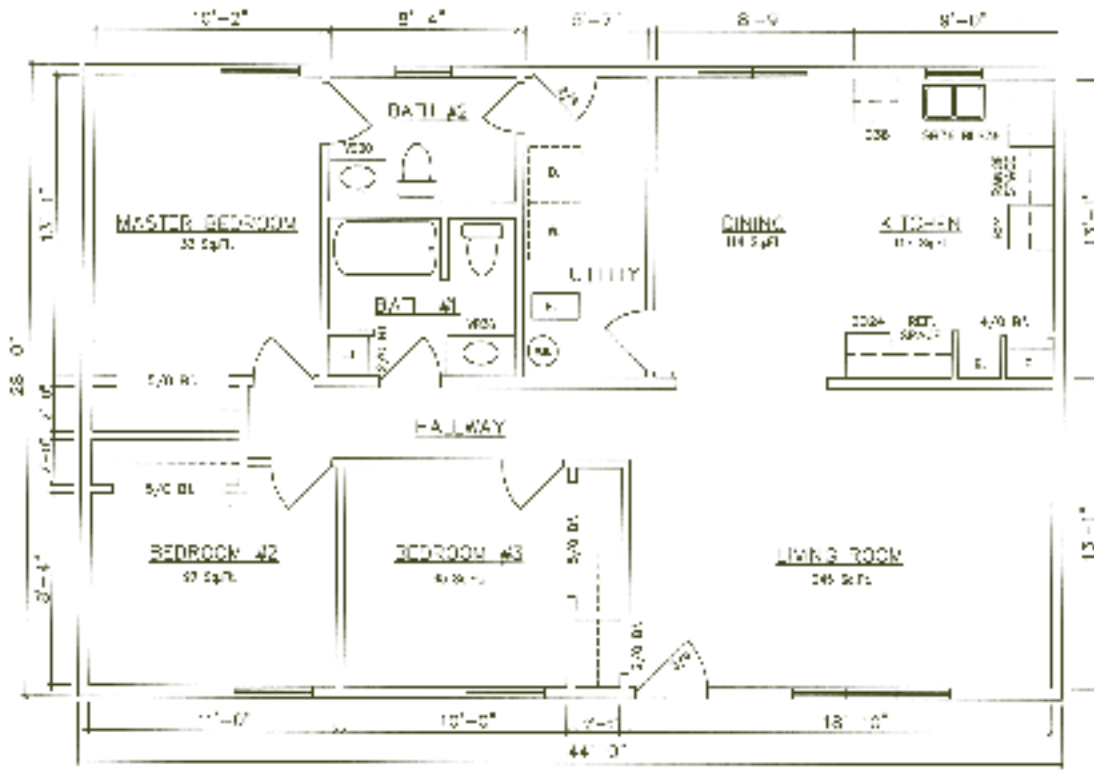

Rockford 10952 (Basement)

Standard features shown on all floor plans.

Salem 36' Models

1,008 sq. ft. for Salem 36' Models

Salem 10814 (End Kitchen - Crawlspace)

Salem 10816 (End Kitchen - Basement)

Salem 36' Models

Salem 10802 (Crawlspace)

Salem 10804 (Basement)

Danbury 40' Models

1,120 sq. ft. for Danbury 40' Models

Danbury 10102 (End Kitchen - Crawlspace)

Danbury 10104 (End Kitchen - Basement)

Danbury 40' Models

Danbury 10114 (Center Kitchen - Crawlspace)

Danbury 10116 (Center Kitchen - Basement)

Hartford 40' Models

1,120 sq. ft. for Hartford 40' Models

Hartford 11302 (End Kitchen - Crawlspace)

Hartford 11304 (End Kitchen - Basement)

Linwood 42' Models

1,176 sq. ft. for Linwood 42' Models

Linwood 10250 (Center Kitchen - Crawlspace)

Linwood 10252 (Center Kitchen - Basement)

Hamden 44' Models

1,232 sq. ft. for Hamden 44' Models

Hamden 10202 (End Kitchen - Crawlspace)

Hamden 10204 (End Kitchen - Basement)