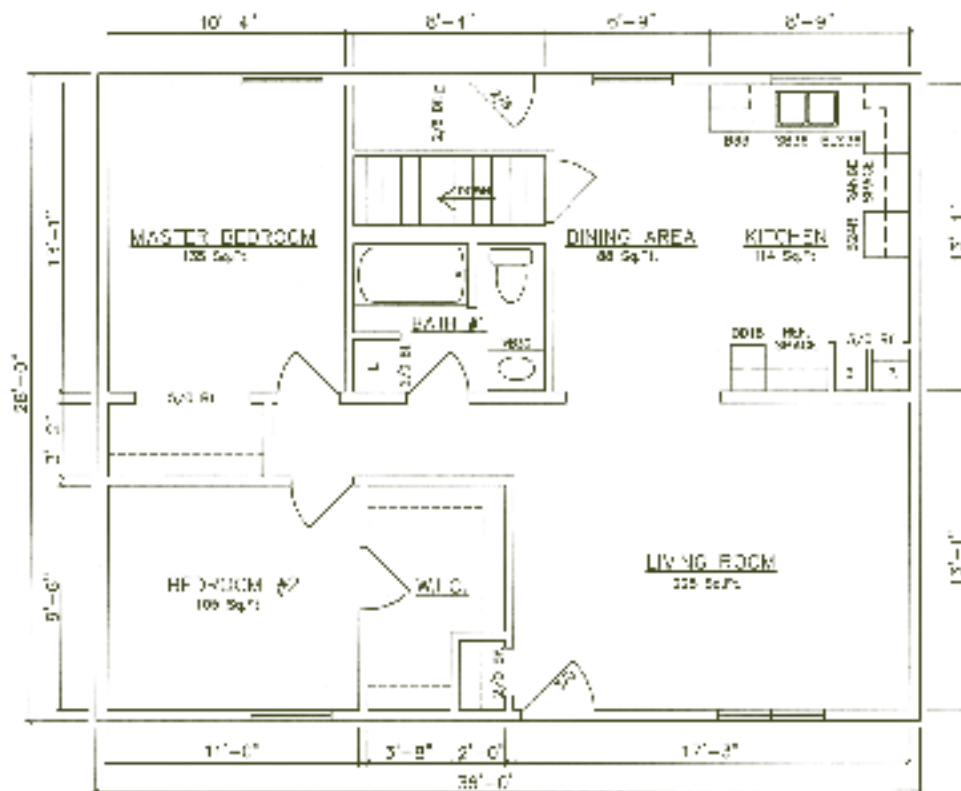

Ranch
840-1,232 sq. ft.

Rockford • Salem
Danbury • Hartford
Linwood • Hamden

General Housing Corporation
Custom Crafted Construction

Rockford 30' Models

840 sq. ft. for Rockford 30' Models

Rockford 10950 (Crawlspace)

Rockford 10952 (Basement)

Standard features shown on all floor plans.

Salem 36' Models

1,008 sq. ft. for Salem 36' Models

Salem 10814 (End Kitchen - Crawlspace)

Salem 10816 (End Kitchen - Basement)

Salem 36' Models

Salem 10802 (Crawlspace)

Salem 10804 (Basement)

Danbury 40' Models

1,120 sq. ft. for Danbury 40' Models

Danbury 10102 (End Kitchen - Crawlspace)

Danbury 10104 (End Kitchen - Basement)

Danbury 40' Models

Danbury 10114 (Center Kitchen - Crawlspace)

Danbury 10116 (Center Kitchen - Basement)

Hartford 40' Models

1,120 sq. ft. for Hartford 40' Models

Hartford 11302 (End Kitchen - Crawlspace)

Hartford 11304 (End Kitchen - Basement)

Linwood 42' Models

1,176 sq. ft. for Linwood 42' Models