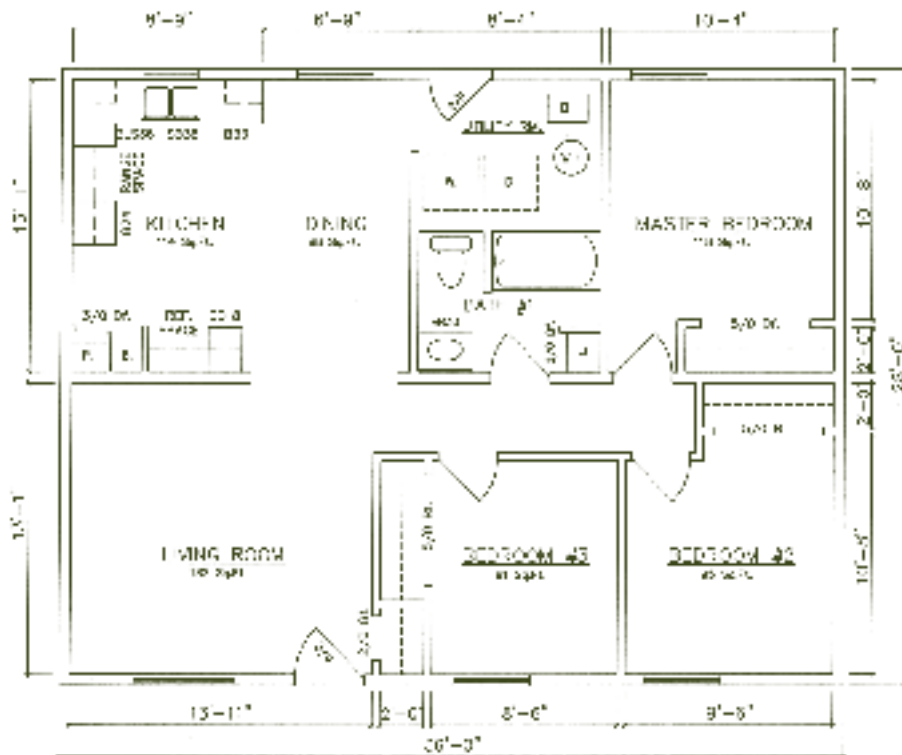

Ranch
840-1,232 sq. ft.

Rockford • Salem
Danbury • Hartford
Linwood • Hamden

General Housing Corporation
Custom Crafted Construction

Rockford 30' Models

840 sq. ft. for Rockford 30' Models

Rockford 10950 (Crawlspace)

Rockford 10952 (Basement)

Standard features shown on all floor plans.

Salem 36' Models

1,008 sq. ft. for Salem 36' Models

Salem 10814 (End Kitchen - Crawlspace)

Salem 10816 (End Kitchen - Basement)

Salem 36' Models

Salem 10802 (Crawlspace)

Salem 10804 (Basement)

Danbury 40' Models

1,120 sq. ft. for Danbury 40' Models

Danbury 10102 (End Kitchen - Crawlspace)

Danbury 10104 (End Kitchen - Basement)

Danbury 40' Models

Danbury 10114 (Center Kitchen - Crawlspace)

Danbury 10116 (Center Kitchen - Basement)

Hartford 40' Models

1,120 sq. ft. for Hartford 40' Models

Hartford 11302 (End Kitchen - Crawlspace)

Hartford 11304 (End Kitchen - Basement)

Linwood 42' Models

1,176 sq. ft. for Linwood 42' Models