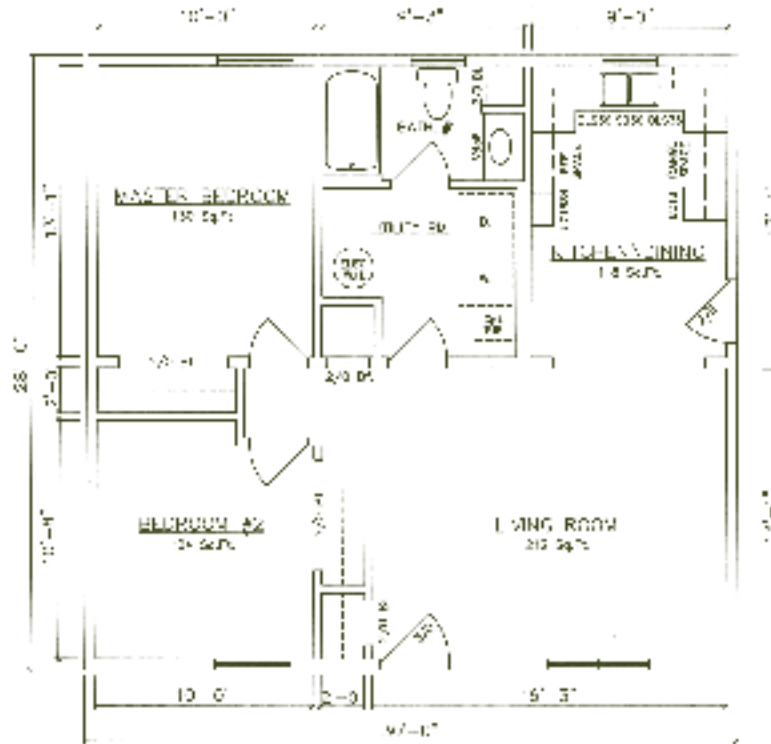

Ranch
840-1,232 sq. ft.

Rockford • Salem
Danbury • Hartford
Linwood • Hamden

General Housing Corporation
Custom Crafted Construction

Rockford 30' Models

840 sq. ft. for Rockford 30' Models

Rockford 10950 (Crawlspace)

Rockford 10952 (Basement)

Standard features shown on all floor plans.

Salem 36' Models

1,008 sq. ft. for Salem 36' Models

Salem 10814 (End Kitchen - Crawlspace)

Salem 10816 (End Kitchen - Basement)

Salem 36' Models

Salem 10802 (Crawlspace)

Salem 10804 (Basement)

Danbury 40' Models

1,120 sq. ft. for Danbury 40' Models

Danbury 10102 (End Kitchen - Crawlspace)

Danbury 10104 (End Kitchen - Basement)

Danbury 40' Models

Danbury 10114 (Center Kitchen - Crawlspace)